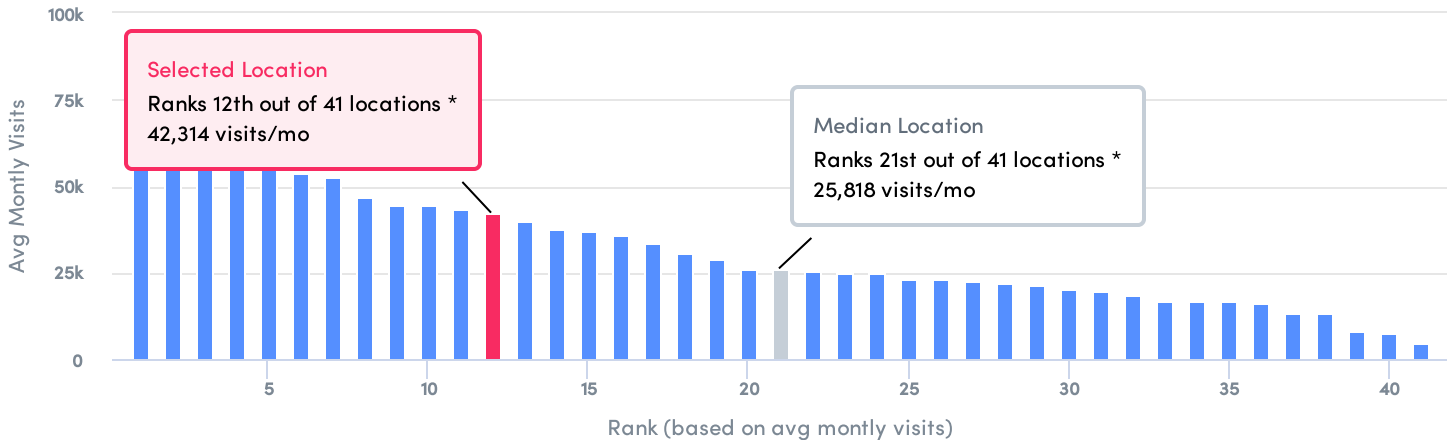

Percentile Rank Within Brand

National

State

County

County Market

1099 Jason Pl
Chatham, IL 62629

Independent Provider Ranks ▼

Within Brand Comparison - Last 12 Months

* This is based on the total number of locations we have data for and may not be all of the locations for this brand