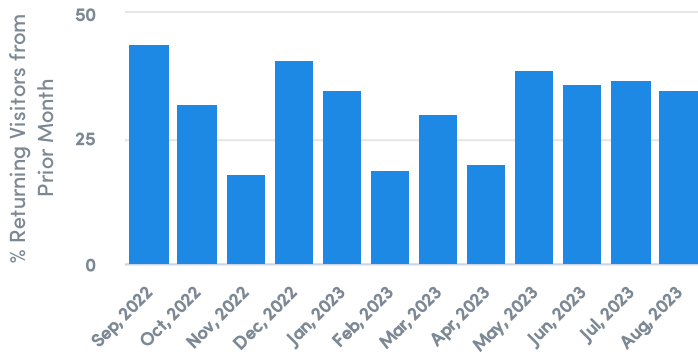

Estimated Visits

Start 11/29/2022 - End 11/29/2023 Monthly

47,813

Avg
Visits/Month

478,137

Total
Visits

Combined Estimation
by AlphaMap

Independent Mobility Providers
 Unacast Advan Olvin MobileX

Visit Duration

2023 Q2

	25th Percentile	50th Percentile	75th Percentile
Visit Duration	12 mins.	20 mins.	36 mins.

Trade Area Coverage by Distance

● County Market
1099 Jason Pl, Chatham, IL 62629, USA

Home Location

Work Location

Customer Retention

Past 12 Months

Capture Rate

2023 Q2

	25th Percentile	50th Percentile	75th Percentile
Capture Rate	38%	43%	47%

Visitor Profile

Aug 2023