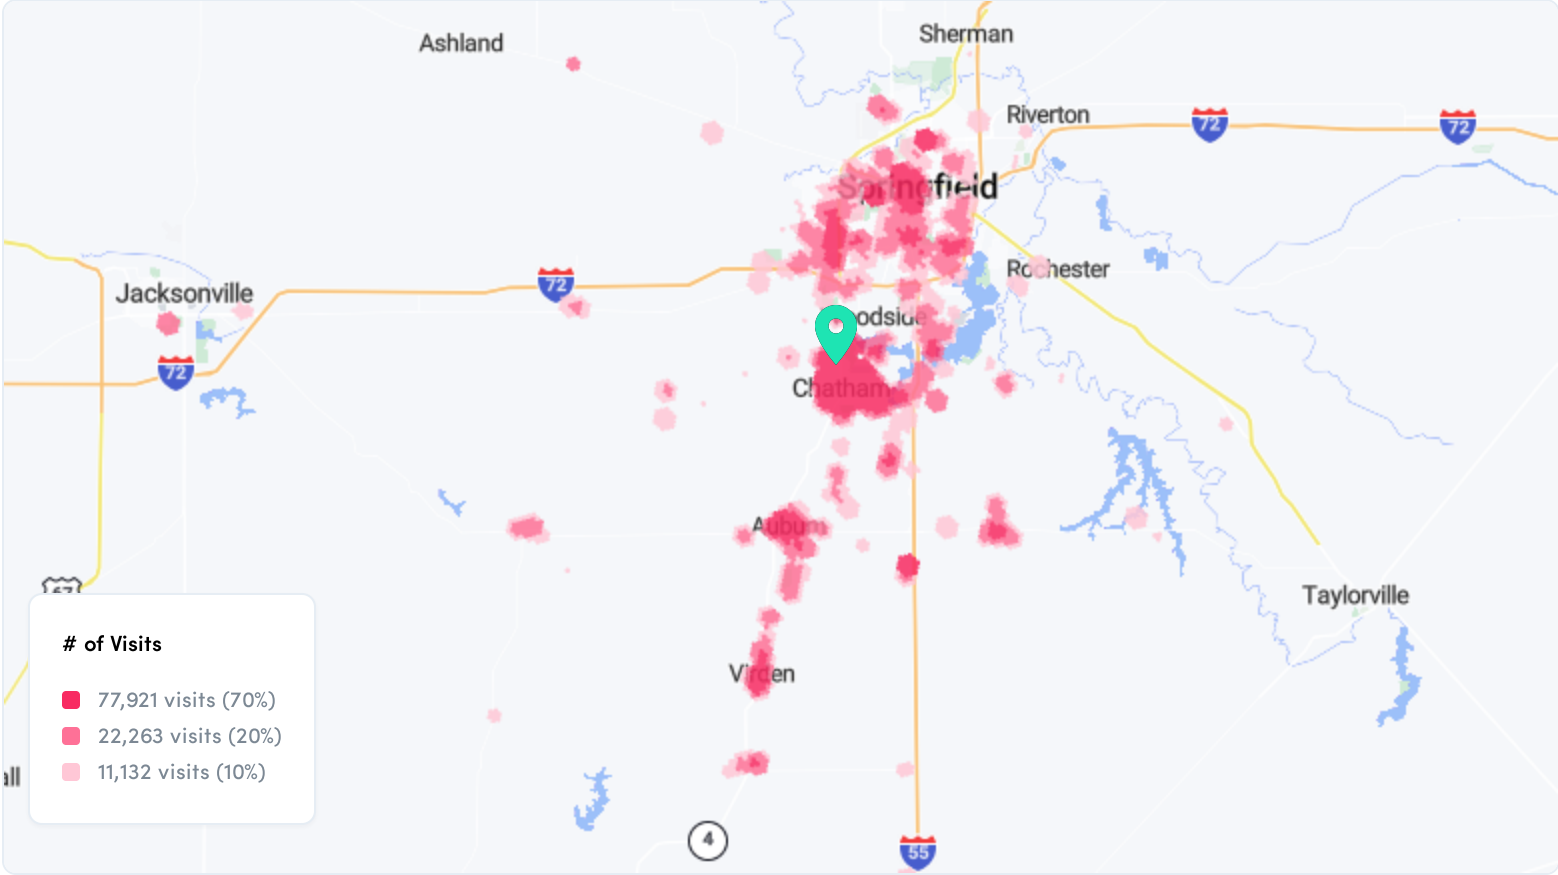

Work Location