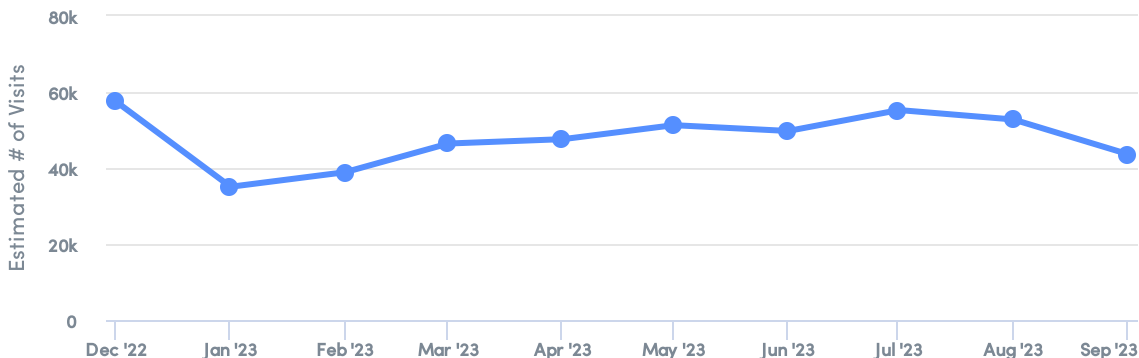

Estimated Visits

Start 11/29/2022 - End 11/29/2023 Monthly

47,813

Avg
Visits/Month

478,137

Total
Visits

Combined Estimation
by AlphaMap

Independent Mobility Providers
 Unacast Advan Olvin MobileX

Visit Duration

2023 Q2

	25th Percentile	50th Percentile	75th Percentile
Visit Duration	12 mins.	20 mins.	36 mins.

Trade Area Coverage by Distance

● County Market
1099 Jason Pl, Chatham, IL 62629, USA

Home Location