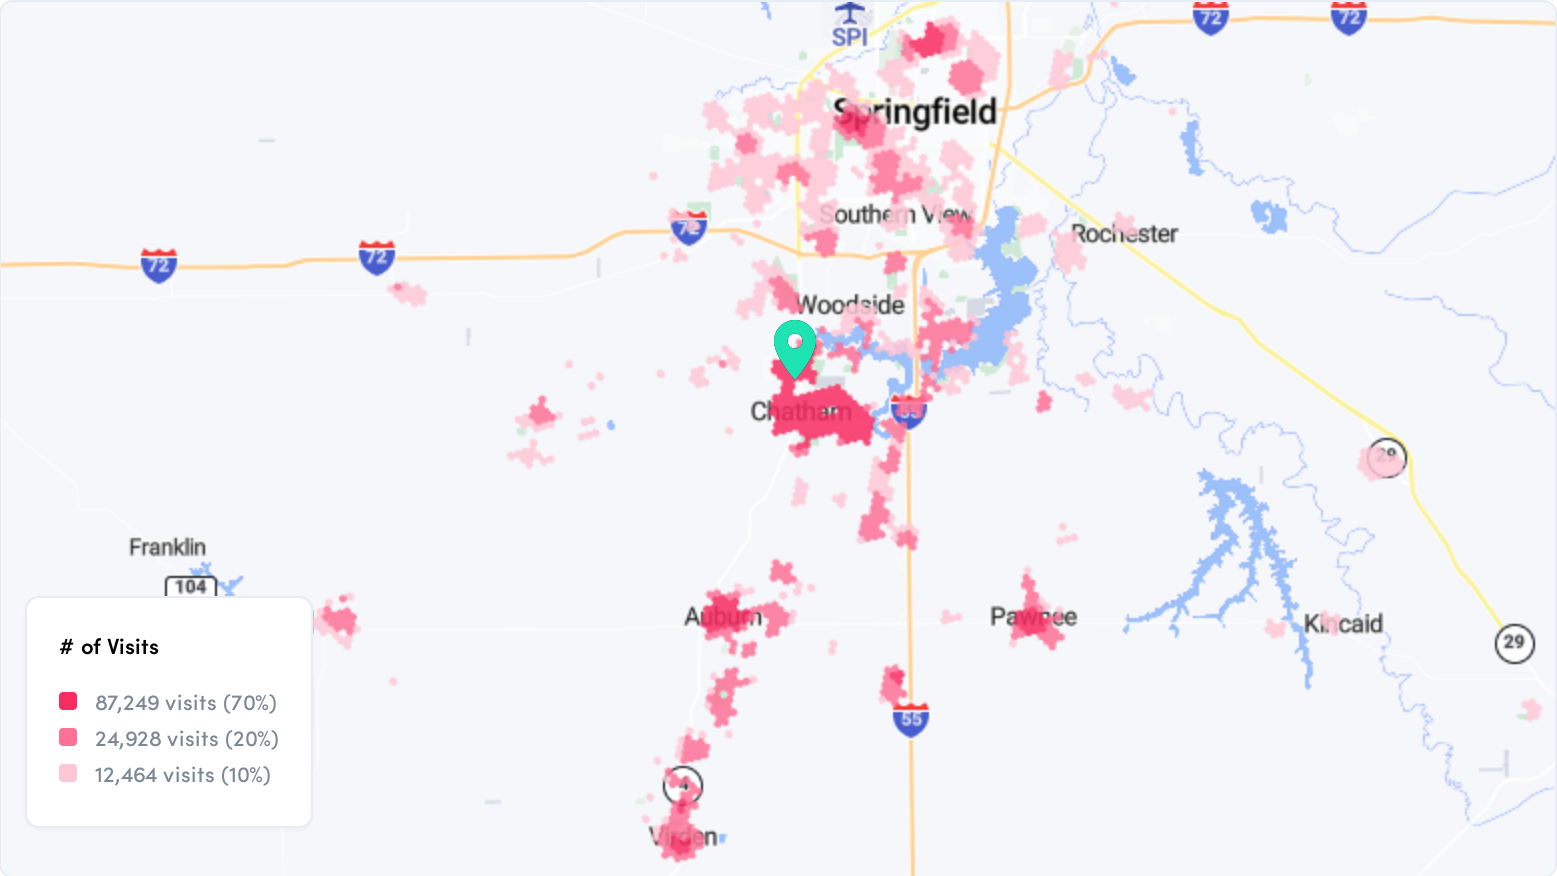

Estimated Visits

Start 11/29/2022 - End 11/29/2023 Monthly

47,813

Avg
Visits/Month

478,137

Total
Visits

Combined Estimation
by AlphaMap

Independent Mobility Providers
 Unacast Advan Olvin MobileX

Visit Duration

2023 Q2

	25th Percentile	50th Percentile	75th Percentile
Visit Duration	12 mins.	20 mins.	36 mins.

Trade Area Coverage by Distance

● County Market
1099 Jason Pl, Chatham, IL 62629, USA

Home Location

Work Location

Customer Retention

Past 12 Months

Capture Rate

2023 Q2

	25th Percentile	50th Percentile	75th Percentile
Capture Rate	38%	43%	47%

Visitor Profile

Aug 2023

* This is based on the total number of locations we have data for and may not be all of the locations for this brand