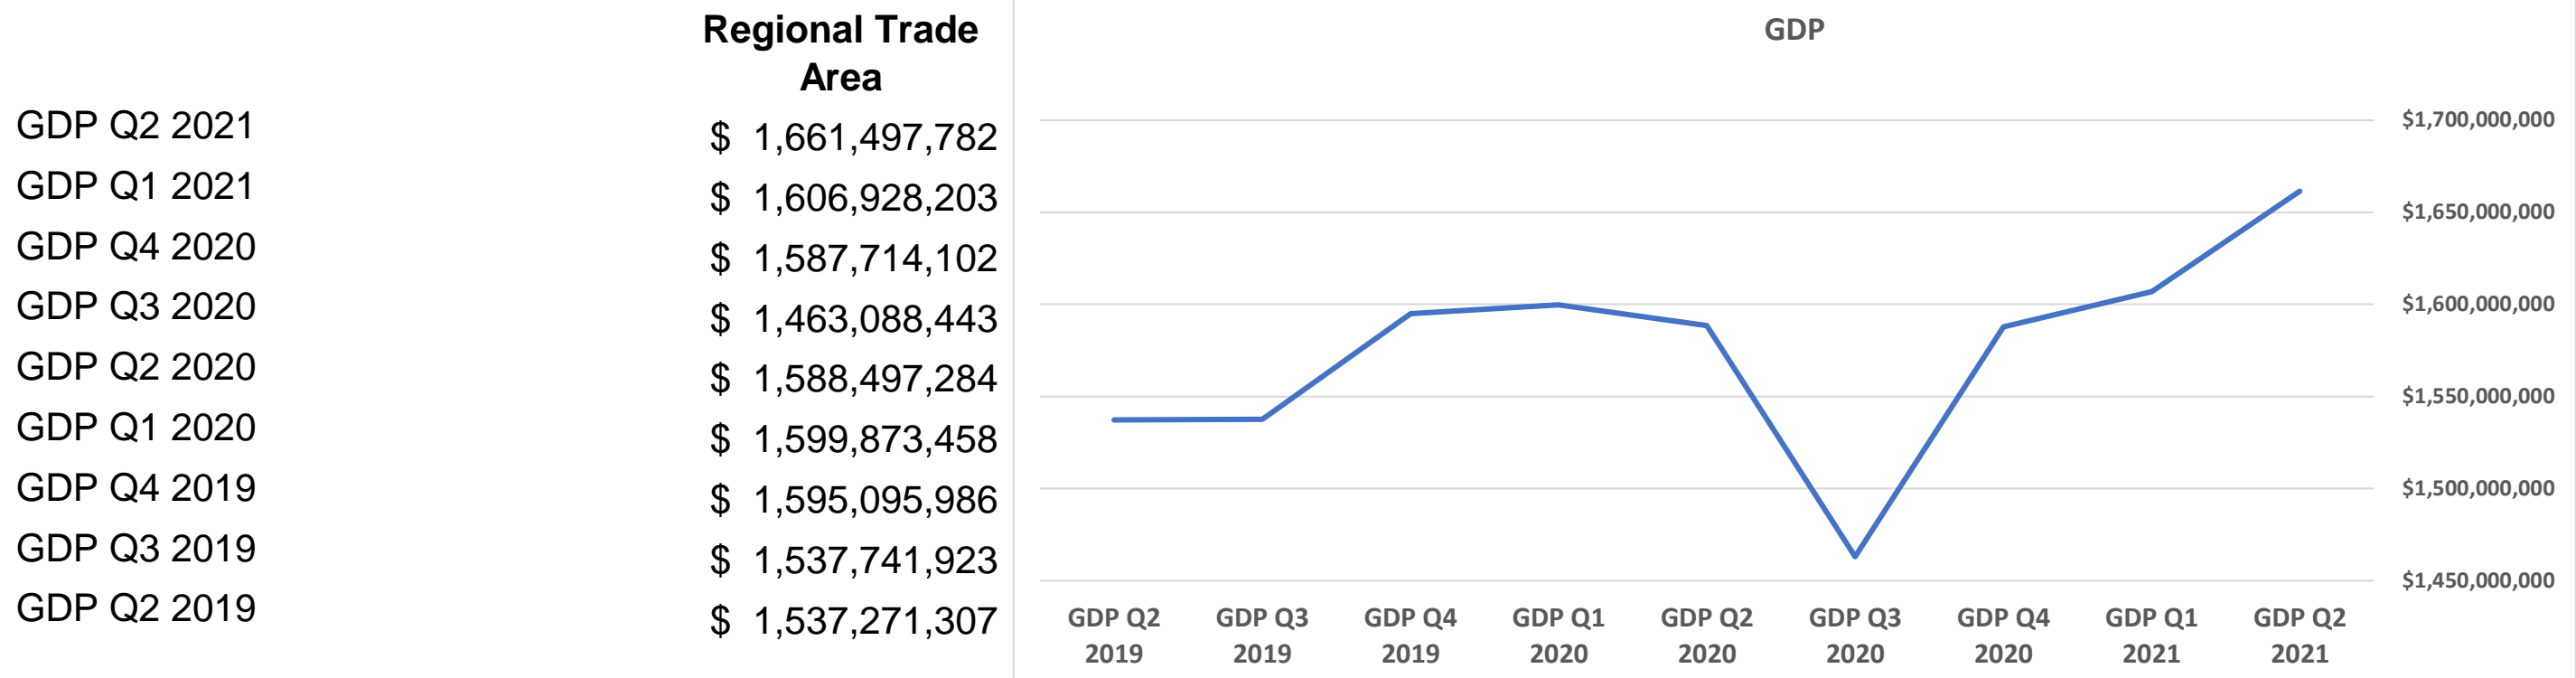

Demographic Trends

Calculated using TAS Retrieval
 Latitude: 39.676319 Longitude: -89.704529
 Oct 22, 2021

Chatham, IL

Population

Households

Average Home Value

GDP

Unemployment Rate