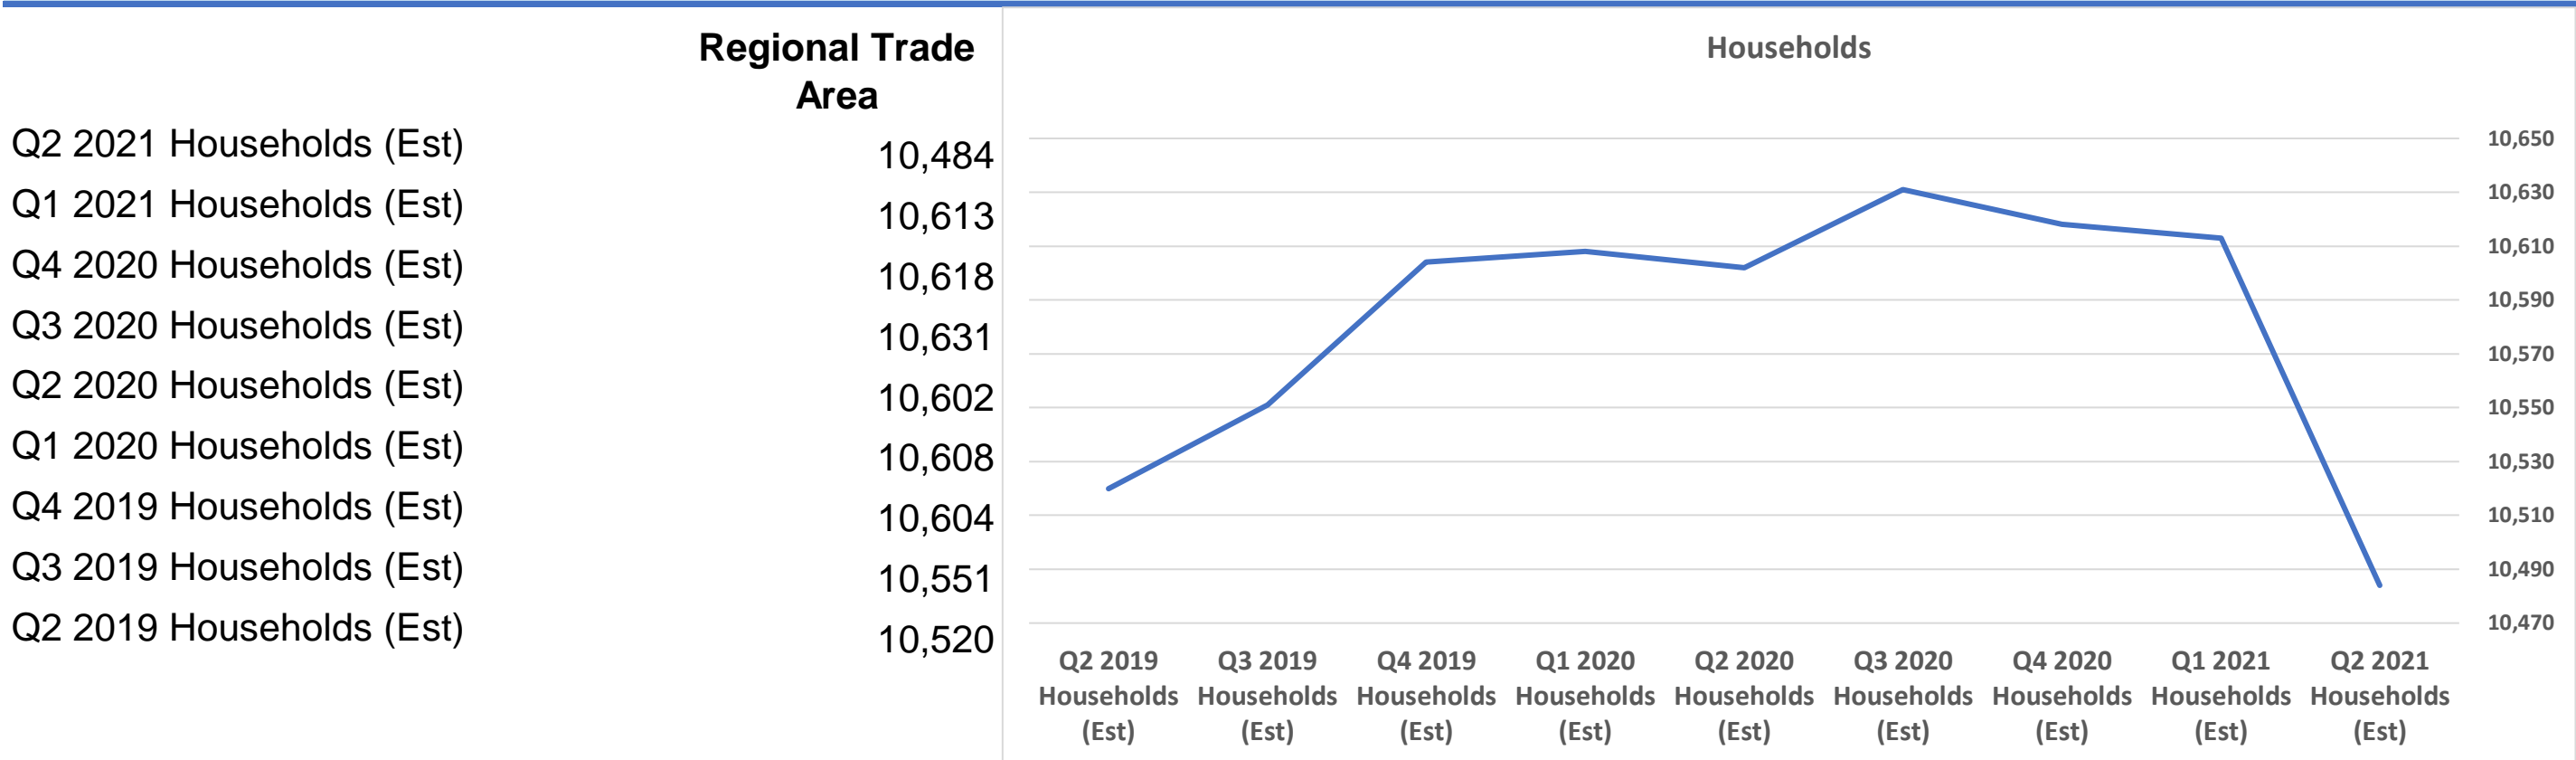

Demographic Trends

Calculated using TAS Retrieval
 Latitude: 39.676319 Longitude: -89.704529
 Oct 22, 2021

Chatham, IL

Population

Households

Average Home Value

GDP

Unemployment Rate