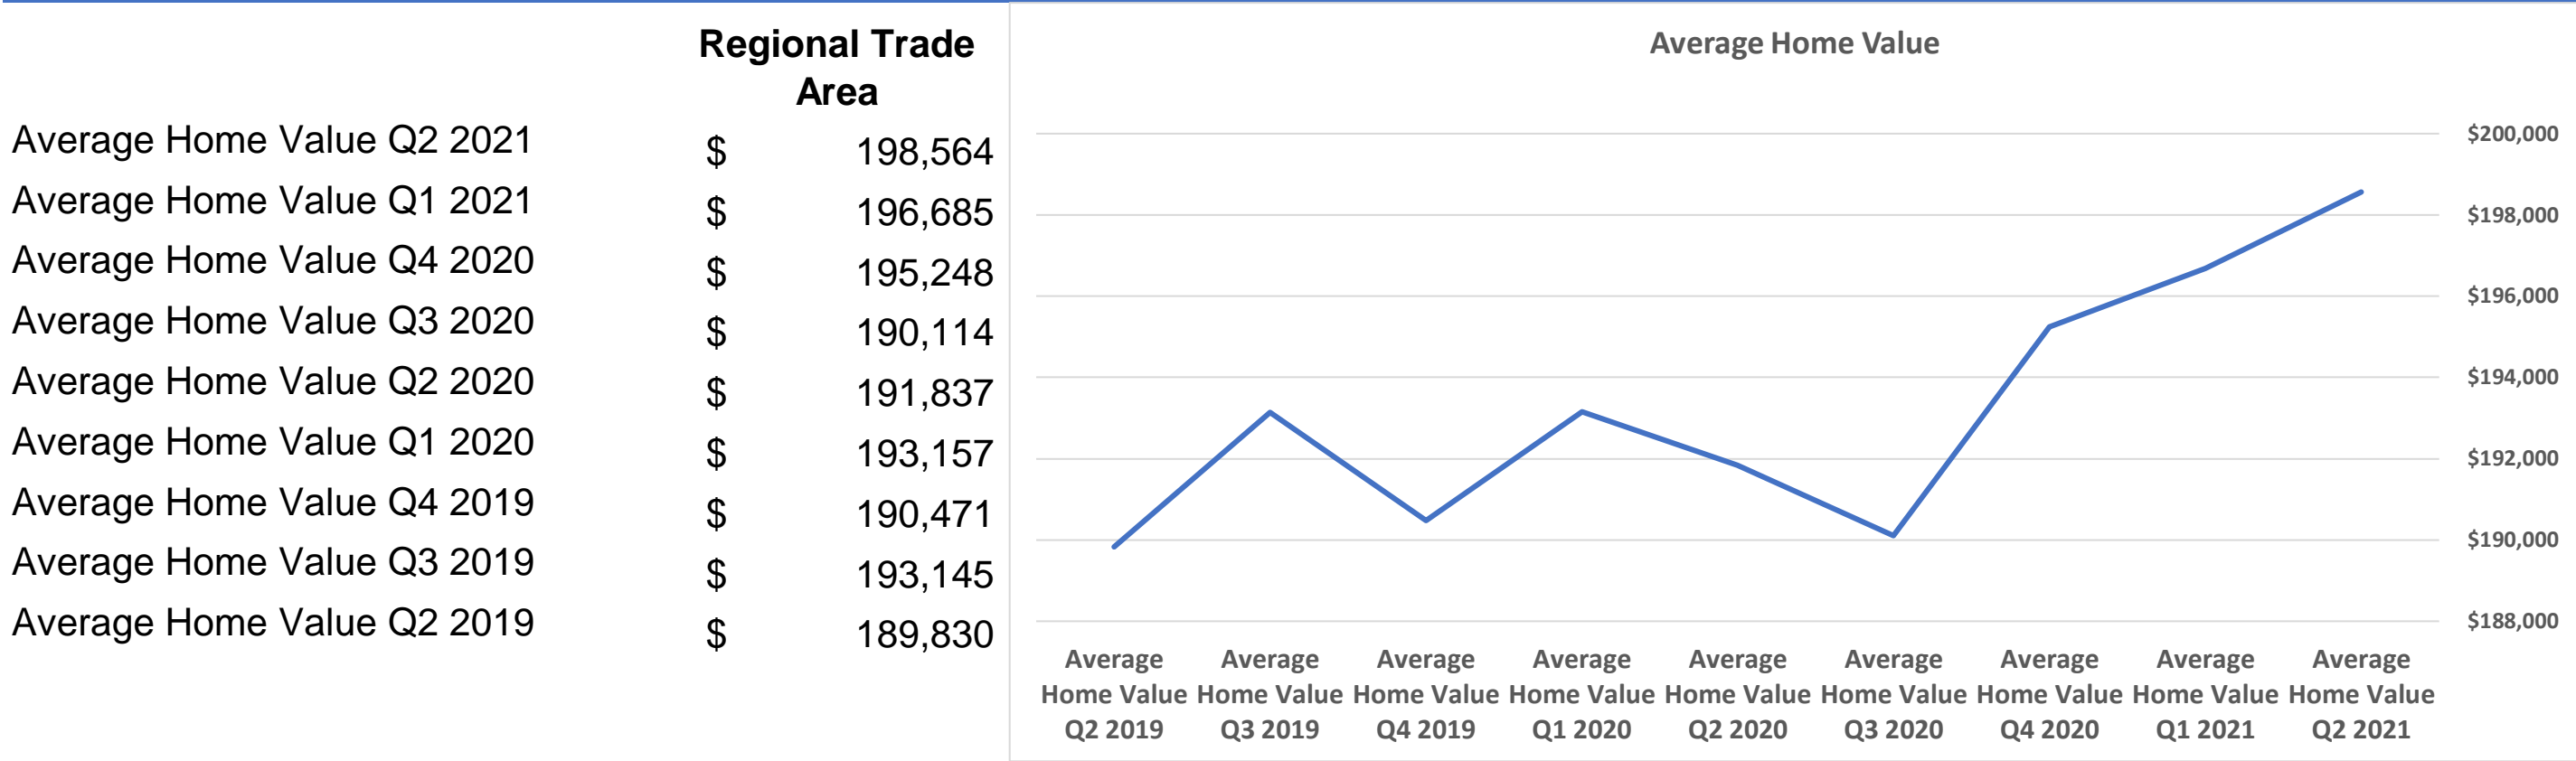

Demographic Trends

Calculated using TAS Retrieval
 Latitude: 39.676319 Longitude: -89.704529
 Oct 22, 2021

Chatham, IL

Population

Households

Average Home Value

GDP

Unemployment Rate