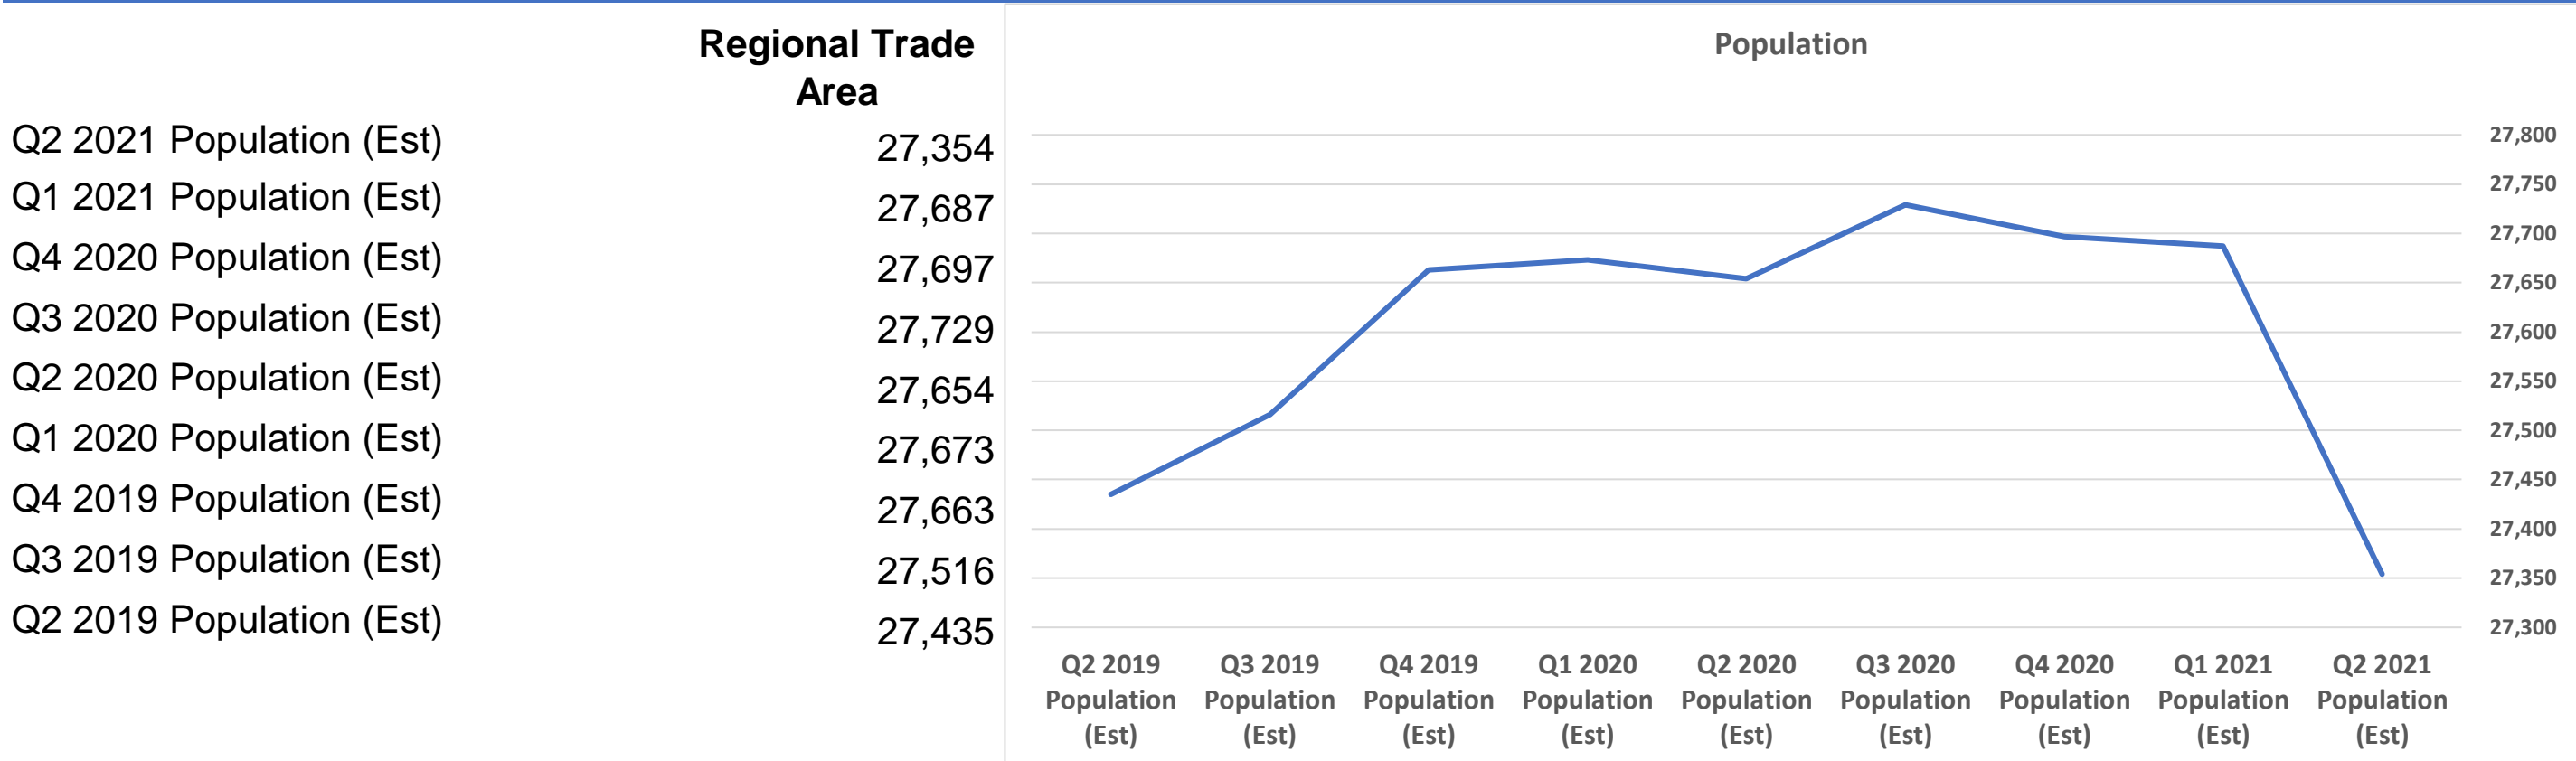

Demographic Trends

Calculated using TAS Retrieval
 Latitude: 39.676319 Longitude: -89.704529
 Oct 22, 2021

Chatham, IL

Population

Households

Average Home Value

GDP

Unemployment Rate